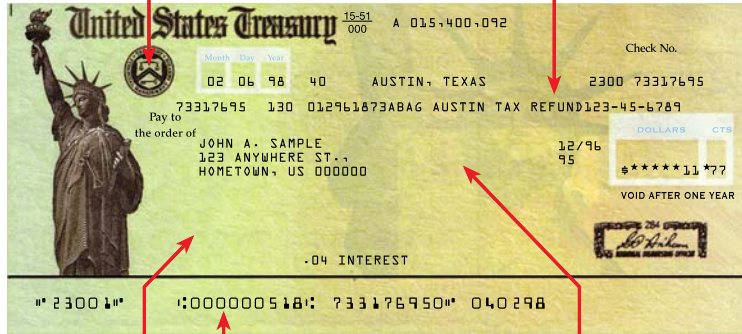

## Government Checks

Facts about United States Government checks

Note: In 1992 the government issued an improved check with added security features.

Seal will smudge red when moistened.

Reason issued

Social Security number

Watermark says "U.S. Treasury" when held to light.

Transit numbers are always zero

Has fluorescent ink under black light in center of check. Treasury seal on left and American Eagle Seal on the right.